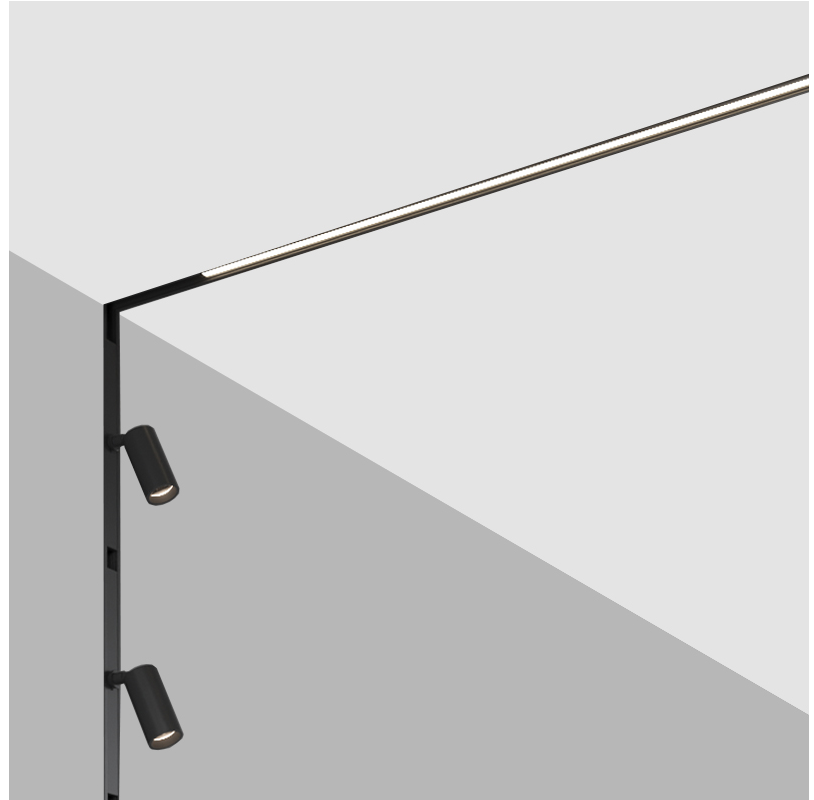

PROJECT	_____
TYPE	_____
SPECIFIER	_____
QUANTITY	_____
DATE	_____

MINIMAL TRACK TRIMLESS

A3MINTRK-TRM-SYS

base number

1. To build a product code in our configurator select the specify button on the base model # product page
2. To build a manual product code on this datasheet choose from the options listed below in blue font and add the suffix to the base model #

GENERAL

Series: Minimal Track _____
Brand: Prolicht _____
Division: Architectural _____
Mounting Type: Trimless _____
Mounting Location: Wall / Ceiling _____
Subcategory: Profile _____

PHYSICAL

Fixture Finish: SSR / BKV / CWI / CRY / HAB / UFT / ITA / RUA / FTG / MYG / LOD / PUS / FRO / FUP / KIA / POP / BLS / SPG / MEY / GOH / GUM / CHC / COM / ABZ / JAG / OBR / MOS / ROR _____
Fixture Material: Anodized Aluminum _____

ELECTRICAL

Lamp Type: LED (Zhaga Standard) _____
Dimming: Non-Dimmable _____
Driver Included: No _____
Driver Location: Remote _____
Driver Type: Constant Voltage - Universal _____
Driver Class: Class 2 _____
Input Voltage (V): 120 - 277 _____
Output Voltage (V): 48 _____
Upon Request: DALI dimming _____

LED

Lamp Life (hrs): 50000 _____

OPTICAL

RATINGS AND CERTIFICATIONS

Certified By: Certified for North American Standards _____
IP rating: IP20 _____