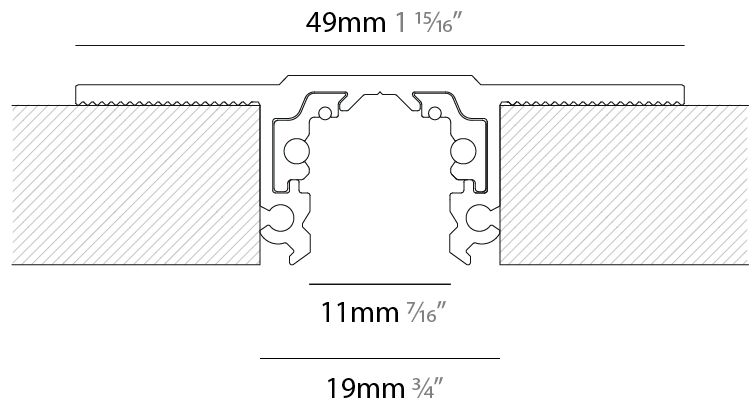

PROJECT	_____
TYPE	_____
SPECIFIER	_____
QUANTITY	_____
DATE	_____

MINIMAL TRACK TRIMLESS

A3MINTRK-TRM-SYS

base number

1. To build a product code in our configurator select the specify button on the base model # product page
2. To build a manual product code on this datasheet choose from the options listed below in blue font and add the suffix to the base model #

GENERAL

Series: Minimal Track _____
Brand: Prolicht _____
Division: Architectural _____
Mounting Type: Trimless _____
Mounting Location: Wall / Ceiling _____
Subcategory: Profile _____

PHYSICAL

Fixture Finish: SSR / BKV / CWI / CRY / HAB / UFT / ITA / RUA / FTG / MYG / LOD / PUS / FRO / FUP / KIA / POP / BLS / SPG / MEY / GOH / GUM / CHC / COM / ABZ / JAG / OBR / MOS / ROR _____
Fixture Material: Anodized Aluminum _____

ELECTRICAL

Lamp Type: LED (Zhaga Standard) _____
Dimming: Non-Dimmable _____
Driver Included: No _____
Driver Location: Remote _____
Driver Type: Constant Voltage - Universal _____
Driver Class: Class 2 _____
Input Voltage (V): 120 - 277 _____
Output Voltage (V): 48 _____
Upon Request: DALI dimming _____

LED

Lamp Life (hrs): 50000 _____

OPTICAL

RATINGS AND CERTIFICATIONS

Certified By: Certified for North American Standards _____
IP rating: IP20 _____